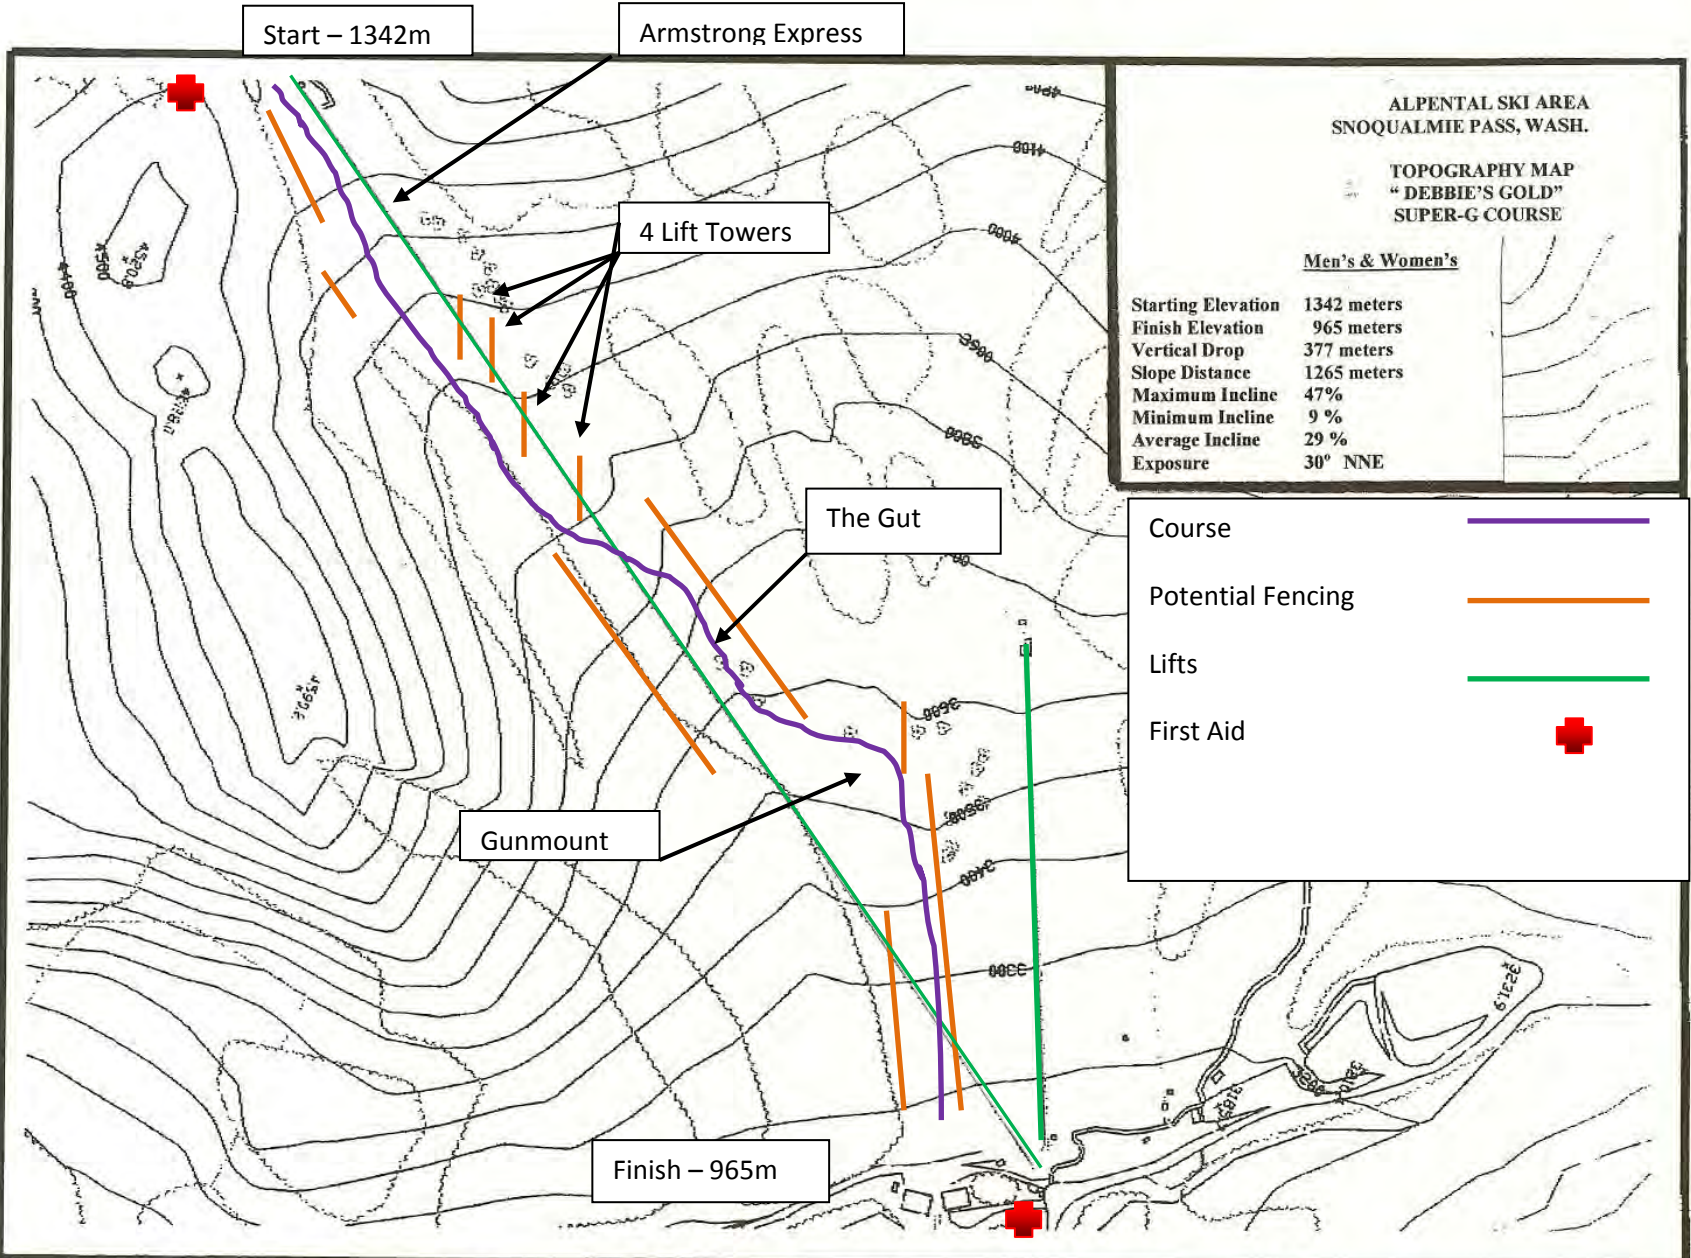

9. Emergency evacuation outside the course: The resort has a professional ski patrol, with volunteer assistance. Toboggan to on-hill medical clinic. Ambulance to North Bend, 45 km distant. Helicopter available, weather permitting. Major medical trauma routed to Harborview Hospital in Seattle, WA.

Start - 1342m

The Gut

Gunmount

Finish - 965m

**Debbie's Gold SG
Alpentel, WA**

Start	1342m
Finish	965m
Vertical Drip	377m
Slope Length	1265m
Average Gradient	29%
Orientation	N-NE

Debbie's Gold SG
Alpental, WA 2007

**"DEBBIE'S GOLD"
SUPER-G COURSE**

Men's & Women's

Starting Elevation	1342 meters
Finish Elevation	965 meters
Vertical Drop	377 meters
Slope Distance	1265 meters
Maximum Incline	47%
Minimum Incline	9%
Average Incline	29%
Exposure	30° NNE

ALPENTAL SKI AREA
SNOQUALMIE PASS, WASH.

TOPOGRAPHY MAP
"DEBBIE'S GOLD"
SUPER-G COURSE

Men's & Women's

Starting Elevation	1342 meters
Finish Elevation	965 meters
Vertical Drop	377 meters
Slope Distance	1265 meters
Maximum Incline	47%
Minimum Incline	9 %
Average Incline	29 %
Exposure	30° NNE