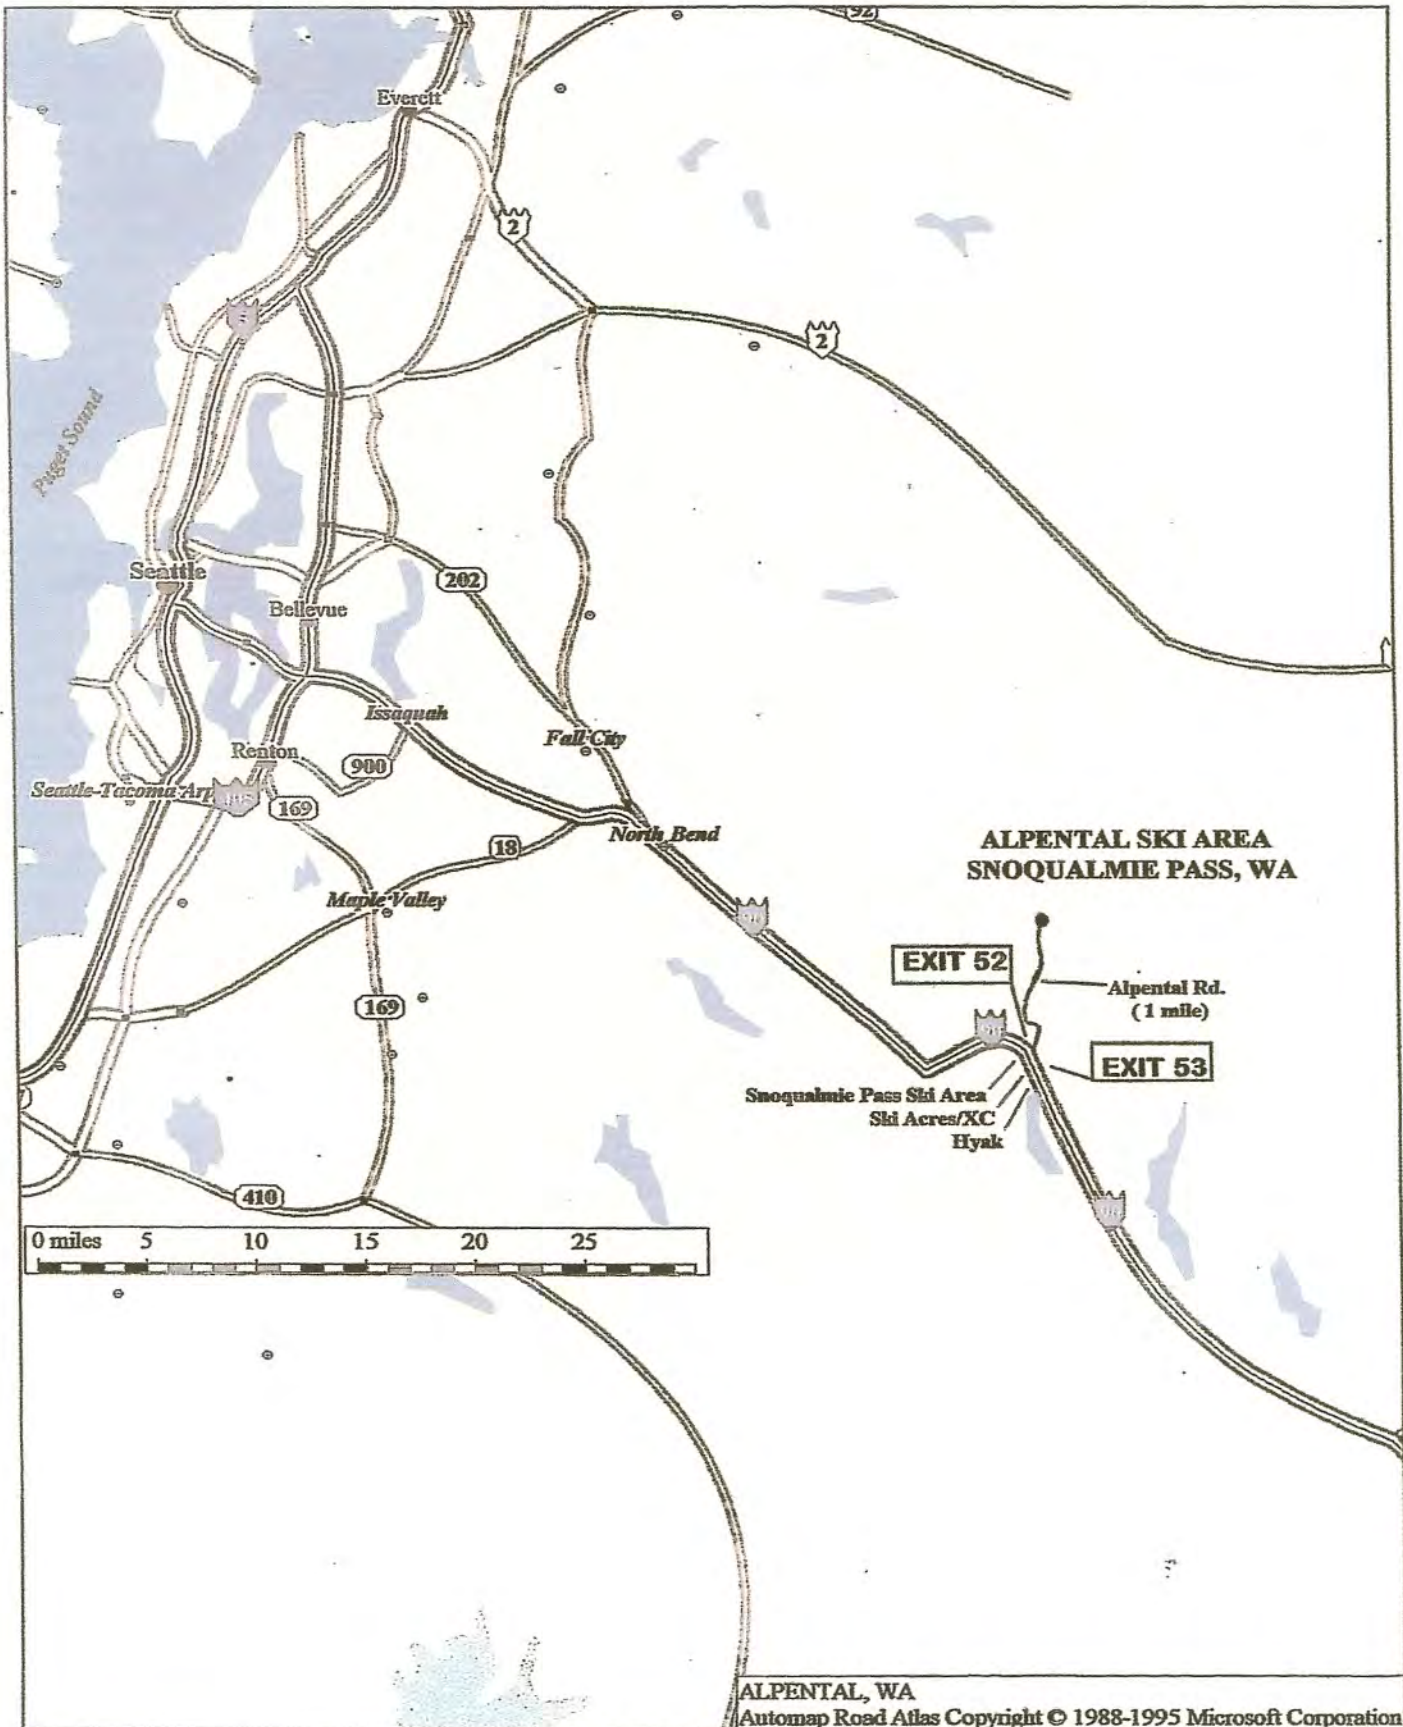

Certificate number: U963/02/14

Expires: November 15, 2018

**ALPENTAL SKI AREA
SNOQUALMIE PASS, WA**

EXIT 52

Alpentel Rd.
(1 mile)

EXIT 53

Snoqualmie Pass Ski Area
Ski Acres/XC
Hyak

United States Ski and Snowboard Association
 PO Box 100
 1 Victory Lane