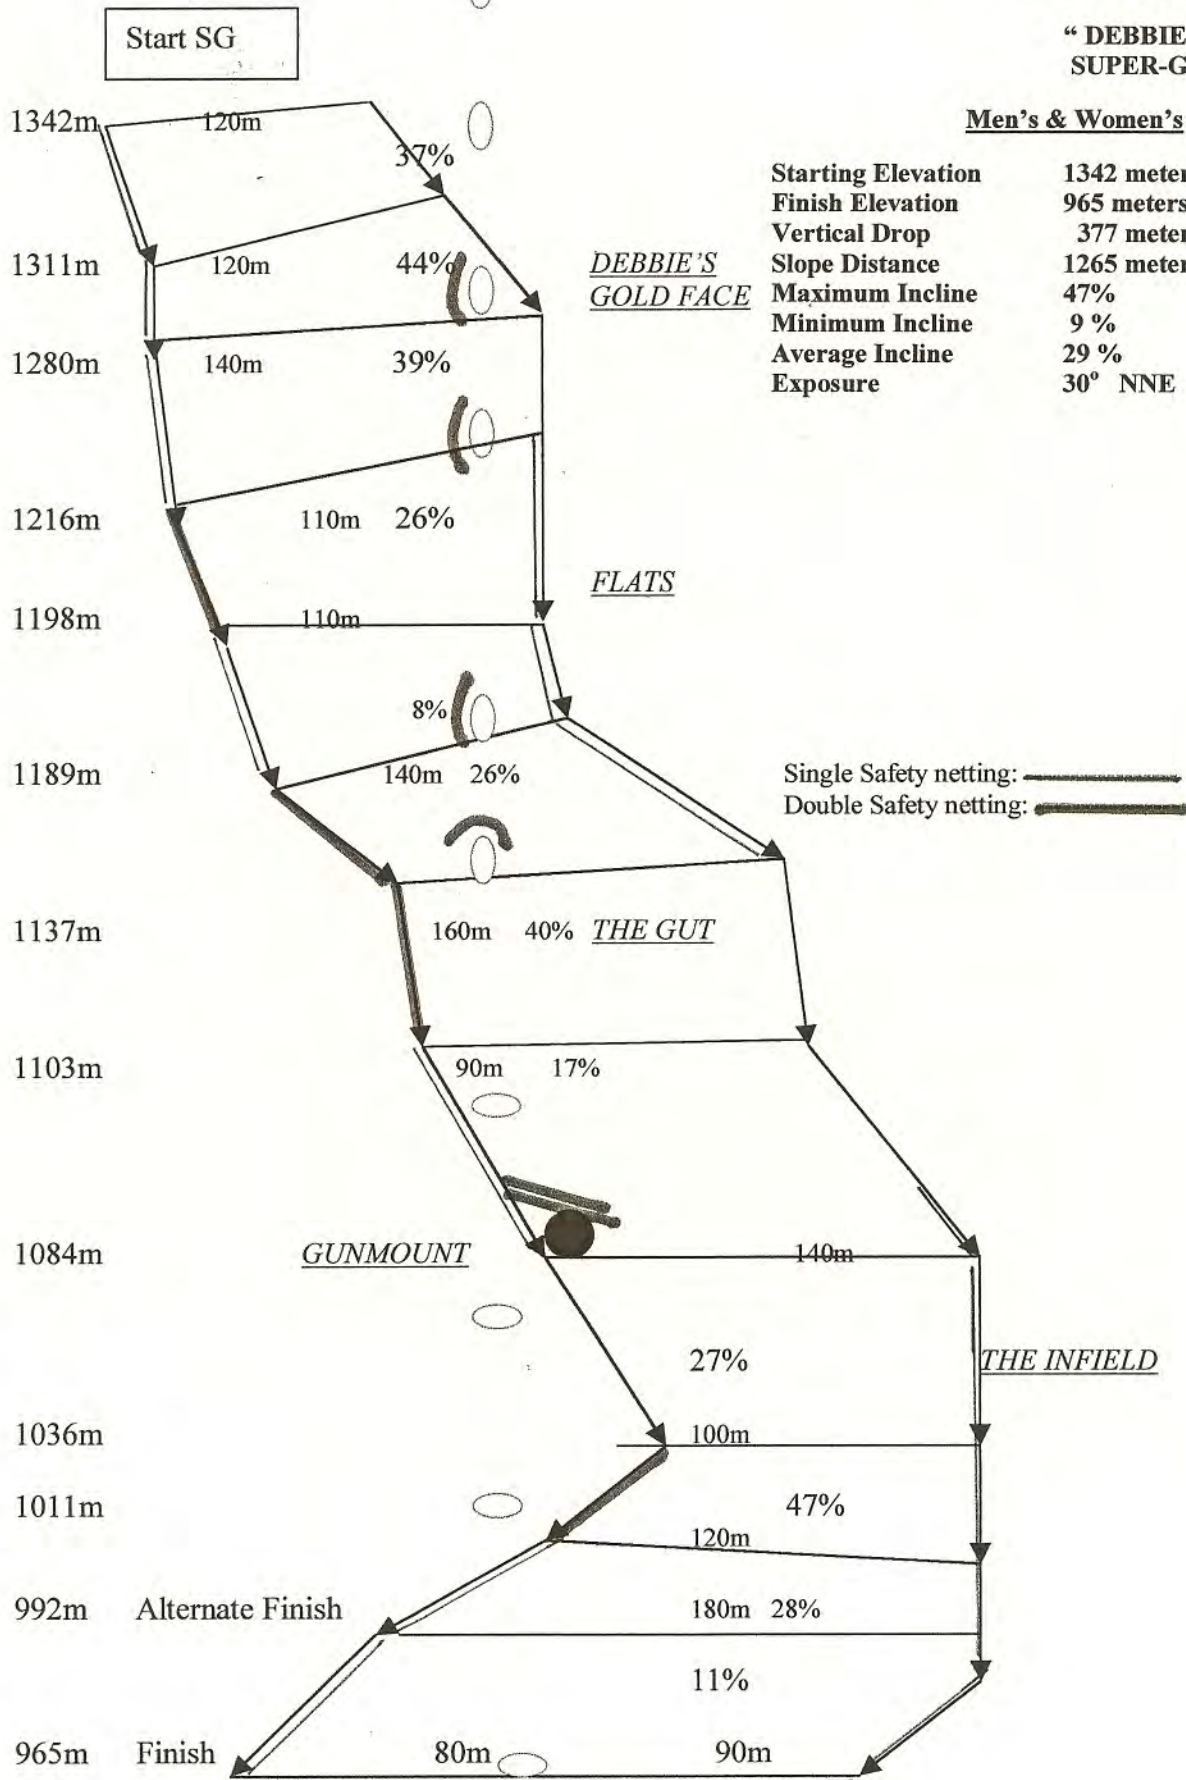

9. Emergency evacuation outside the course: The resort has a professional ski patrol, with volunteer assistance. Toboggan to on-hill medical clinic. Ambulance to North Bend, 45 km distant. Helicopter available, weather permitting. Major medical trauma routed to Harborview Hospital in Seattle, WA.

Start - 1342m

The Gut

Gunmount

Finish - 965m

**Debbie's Gold SG
Alpentel, WA**

Start	1342m
Finish	965m
Vertical Drip	377m
Slope Length	1265m
Average Gradient	29%
Orientation	N-NE

Debbie's Gold SG
Alpental, WA 2007

**"DEBBIE'S GOLD"
SUPER-G COURSE**

Men's & Women's

Starting Elevation	1342 meters
Finish Elevation	965 meters
Vertical Drop	377 meters
Slope Distance	1265 meters
Maximum Incline	47%
Minimum Incline	9%
Average Incline	29%
Exposure	30° NNE