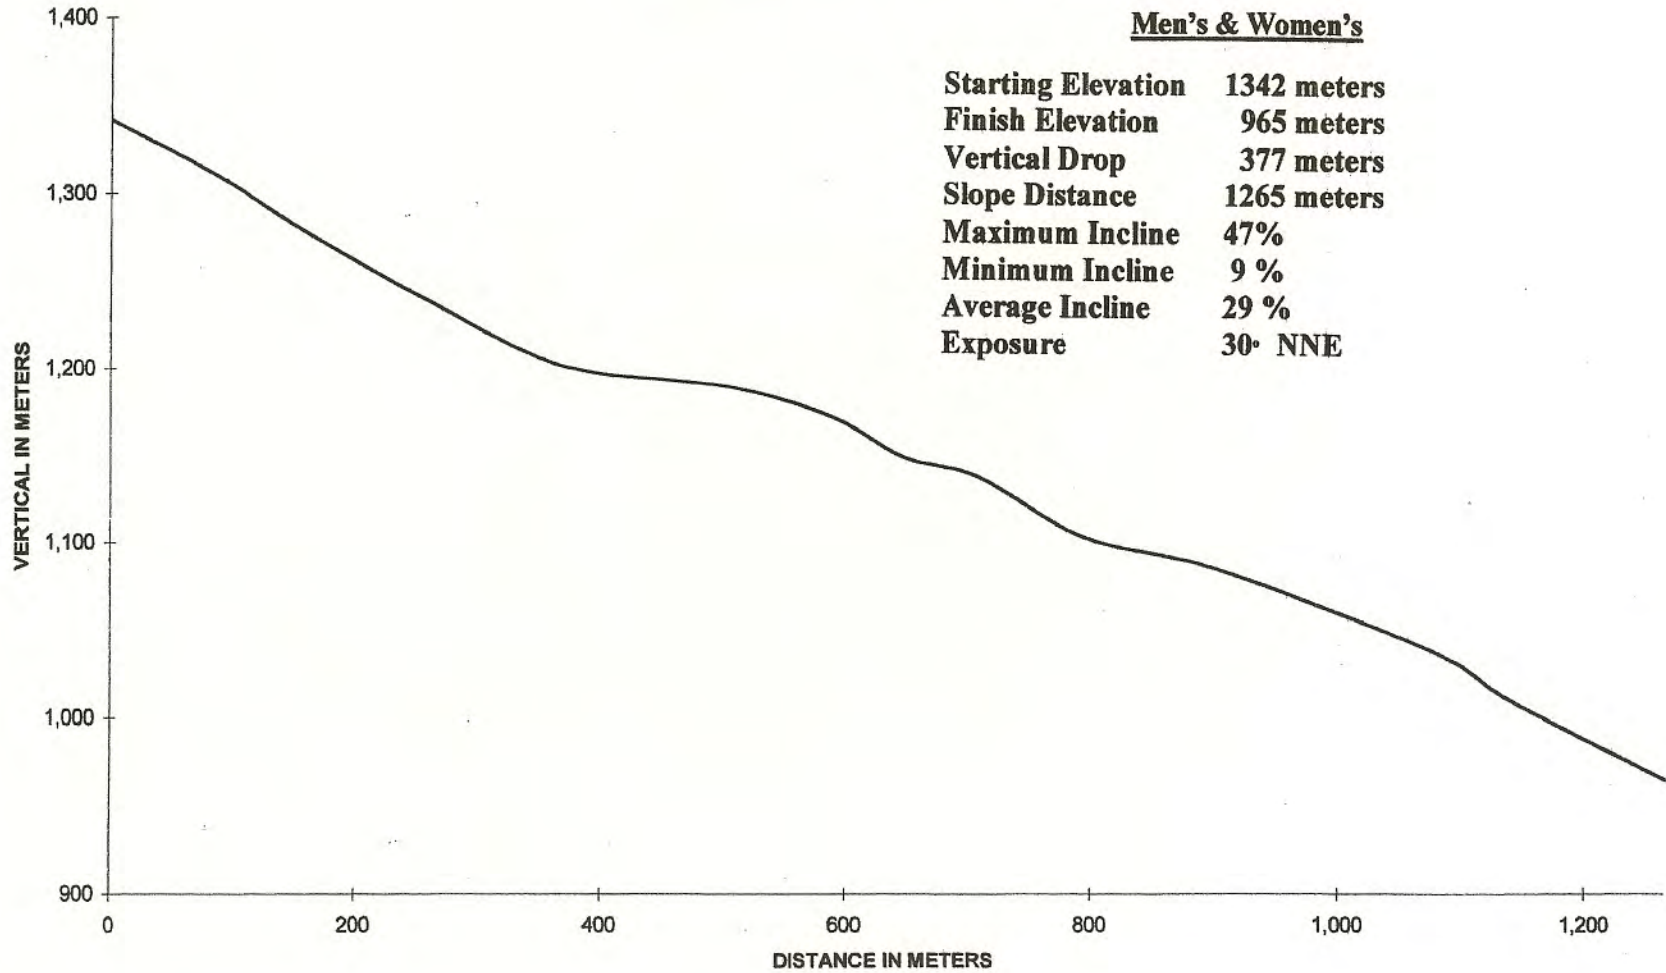

Start - 1342m

The Gut

Gunmount

Finish - 965m

**Debbie's Gold SG
Alpentel, WA**

Start	1342m
Finish	965m
Vertical Drip	377m
Slope Length	1265m
Average Gradient	29%
Orientation	N-NE

Debbie's Gold SG
Alpental, WA 2007

**"DEBBIE'S GOLD"
SUPER-G COURSE**

Men's & Women's

Starting Elevation	1342 meters
Finish Elevation	965 meters
Vertical Drop	377 meters
Slope Distance	1265 meters
Maximum Incline	47%
Minimum Incline	9%
Average Incline	29%
Exposure	30° NNE