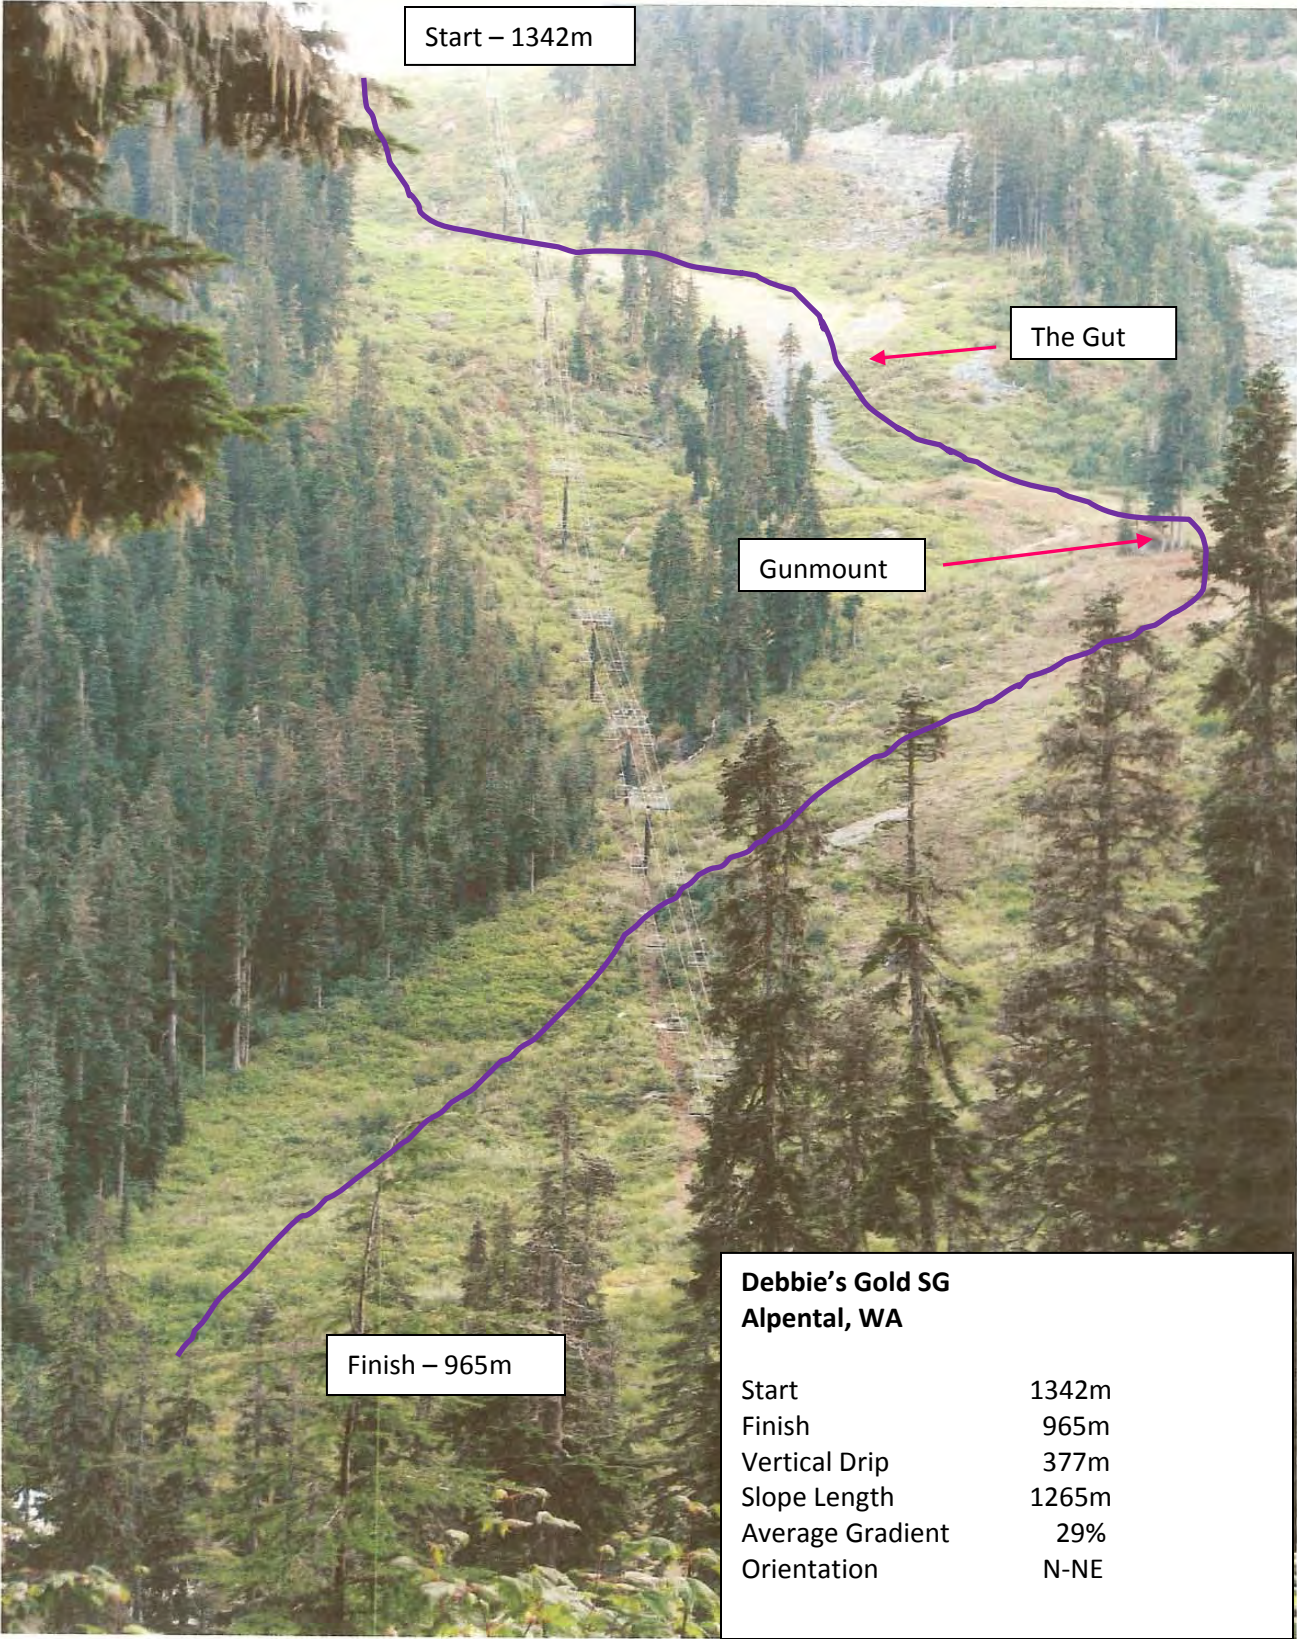

9. Emergency evacuation outside the course: The resort has a professional ski patrol, with volunteer assistance. Toboggan to on-hill medical clinic. Ambulance to North Bend, 45 km distant. Helicopter available, weather permitting. Major medical trauma routed to Harborview Hospital in Seattle, WA.

Start - 1342m

The Gut

Gunmount

Finish - 965m

**Debbie's Gold SG
Alpentel, WA**

Start	1342m
Finish	965m
Vertical Drip	377m
Slope Length	1265m
Average Gradient	29%
Orientation	N-NE

Debbie's Gold SG
Alpental, WA 2007